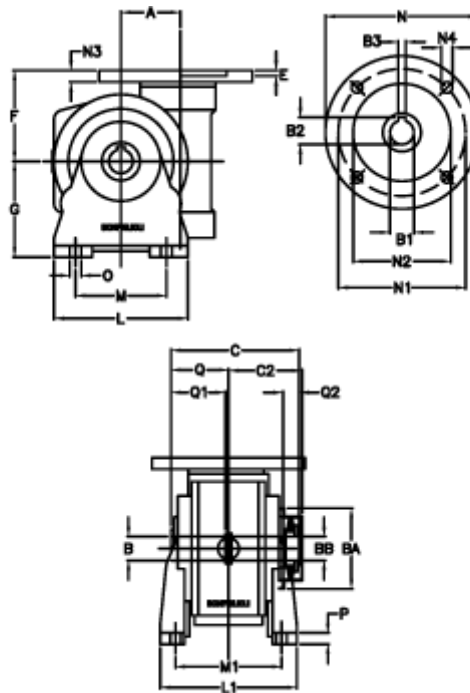

Article number: 390204403532336

Description: Worm Gear with Torque Limiter
VF 44-L2-V-35-P63B14

Measures

a	= 44.60	C2	= 48	M1	= 81.0	Q	= 32.0
B	= 18	Description	= VF 44V-xx-63B14	N	= 90	Q1	= 32
B1 E7	= 11	E	= 2.0	N1	= 75	Q2	= 12
B2	= 12.8	F	= 65	N2	= 60		
B3 H9	= 4	g	= 72	N3	= 8.0		
BA	= 40	L	= 90	N4	= 5,5		
BB H7	= 11	L1	= 98.0	O	= 8.5		
C	= 79	m	= 52	P	= 10		